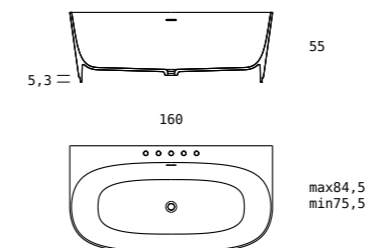

- monocolore**
monochrome
- bicolore**
interno bianco + colore a scelta esterno
two-tone
white inside + external color of your choice

VASCA FREE-STANDING
FREE-STANDING BATHTUB

NICE BtW

dimensioni
dimensions

- **monocolore**
monochrome
- **bicolore**
interno bianco + colore a scelta esterno
two-tone
white inside + external color of your choice

VASCA FREE-STANDING
FREE-STANDING BATHTUB

MAYA

dimensioni
dimensions