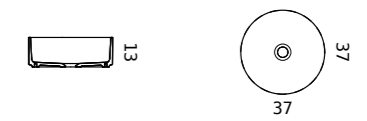

- ☒ monocolor
  monochrome
- ☐ bicolore / interno bianco + colore a scelta esterno
  two-tone / white inside + external color of your choice