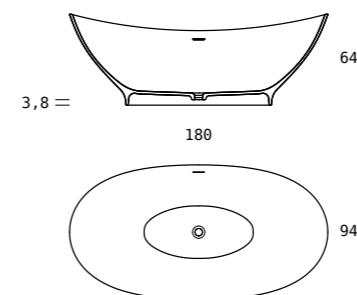

VASCA FREE-STANDING
FREE-STANDING BATHTUB

LIZA

dimensioni
dimensions

	L/L	P/W	A/H
	180	94	64

capacità in litri
liter capacity

— 293

capacità al troppo pieno
capacity at overflow level

- finitura opaca**
matt finishing
- bianco
white
 - avorio
ivory
 - grigio
grey
 - cenere
ash
 - caffèlatte
milk&coffee
 - nero
black
 - ral
ncs

- **monocolore**
monochrome
- **bicolore**
interno bianco + colore a scelta esterno
two-tone
white inside + external color of your choice

VASCA FREE-STANDING
FREE-STANDING BATHTUB

YARI

	L/L	PIW	A/H
dimensioni	180	80	58
dimensions	170	75	58
	160	70	58