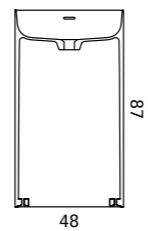

dimensioni
dimensions

L L	P W	A H
44	44	87

- monocolor
monochrome
- bicolore / interno bianco + colore a scelta esterno
two-tone / white inside + external color of your choice

finitura opaca
matt finishing

L L	P W	A H
48	38	87

finitura opaca
matt finishing

- bianco**
white
- avorio**
ivory
- grigio**
grey
- cenere**
ash
- caffèlatte**
milk&coffee
- nero**
black
- ral ncs**

dimensioni
dimensions

L L	P W	A H
48	38	87