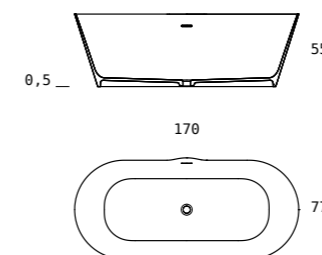

- monocolore**
monochrome
- bicolore**
interno bianco + colore a scelta esterno
two-tone
white inside + external color of your choice

VASCA FREE-STANDING
FREE-STANDING BATHTUB

STYLE

dimensioni
dimensions

L/L	PIW	A/H
170	77	55

capacità in litri
liter capacity

— 338

capacità al troppo pieno
capacity at overflow level

finitura opaca
matt finishing

- bianco
white
- avorio
ivory
- grigio
grey
- cenere
ash
- caffèlatte
milk&coffee
- nero
black
- ral
ncs

- monocolore**
monochrome
- bicolore**
interno bianco + colore a scelta esterno
two-tone
white inside + external color of your choice

VASCA FREE-STANDING
FREE-STANDING BATHTUB

JAVA

dimensioni
dimensions

L/L	PIW	A/H
170	76	55