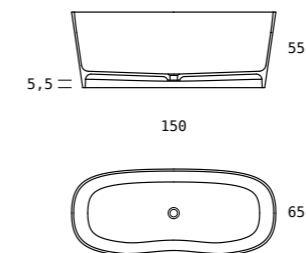

- **monocolore**
  monochrome
- **bicolore**
  interno bianco + colore a scelta esterno
  two-tone
  white inside + external color of your choice