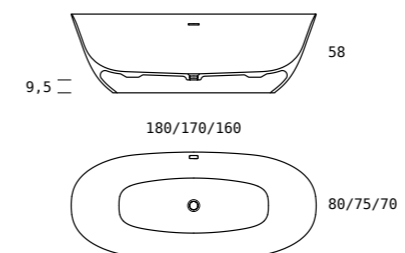

- ☒ **monocolore**
  monochrome
- ☐ **bicolore**
  interno bianco + colore a scelta esterno
  two-tone
  white inside + external color of your choice