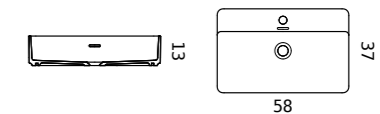

- ☒ **monocolore**
  monochrome
- ☐ **bicolore / interno bianco + colore a scelta esterno**
  two-tone / white inside + external color of your choice