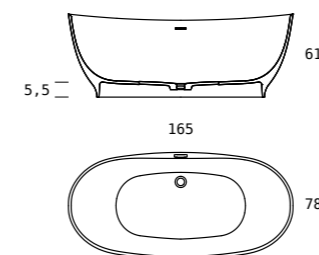

- ☒ **monocolore**
  monochrome
- ☐ **bicolore**
  interno bianco + colore a scelta esterno
  two-tone
  white inside + external color of your choice