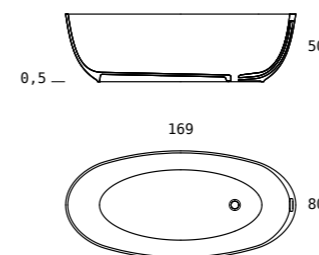

- ☒ **monocolore**
  monochrome
- ☐ **bicolore**
  interno bianco + colore a scelta esterno
  two-tone
  white inside + external color of your choice