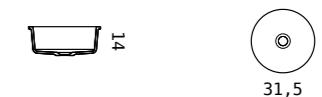

- ☒ **monocolore**
  monochrome
- ☐ **bicolore / interno bianco + colore a scelta esterno**
  two-tone / white inside + external color of your choice