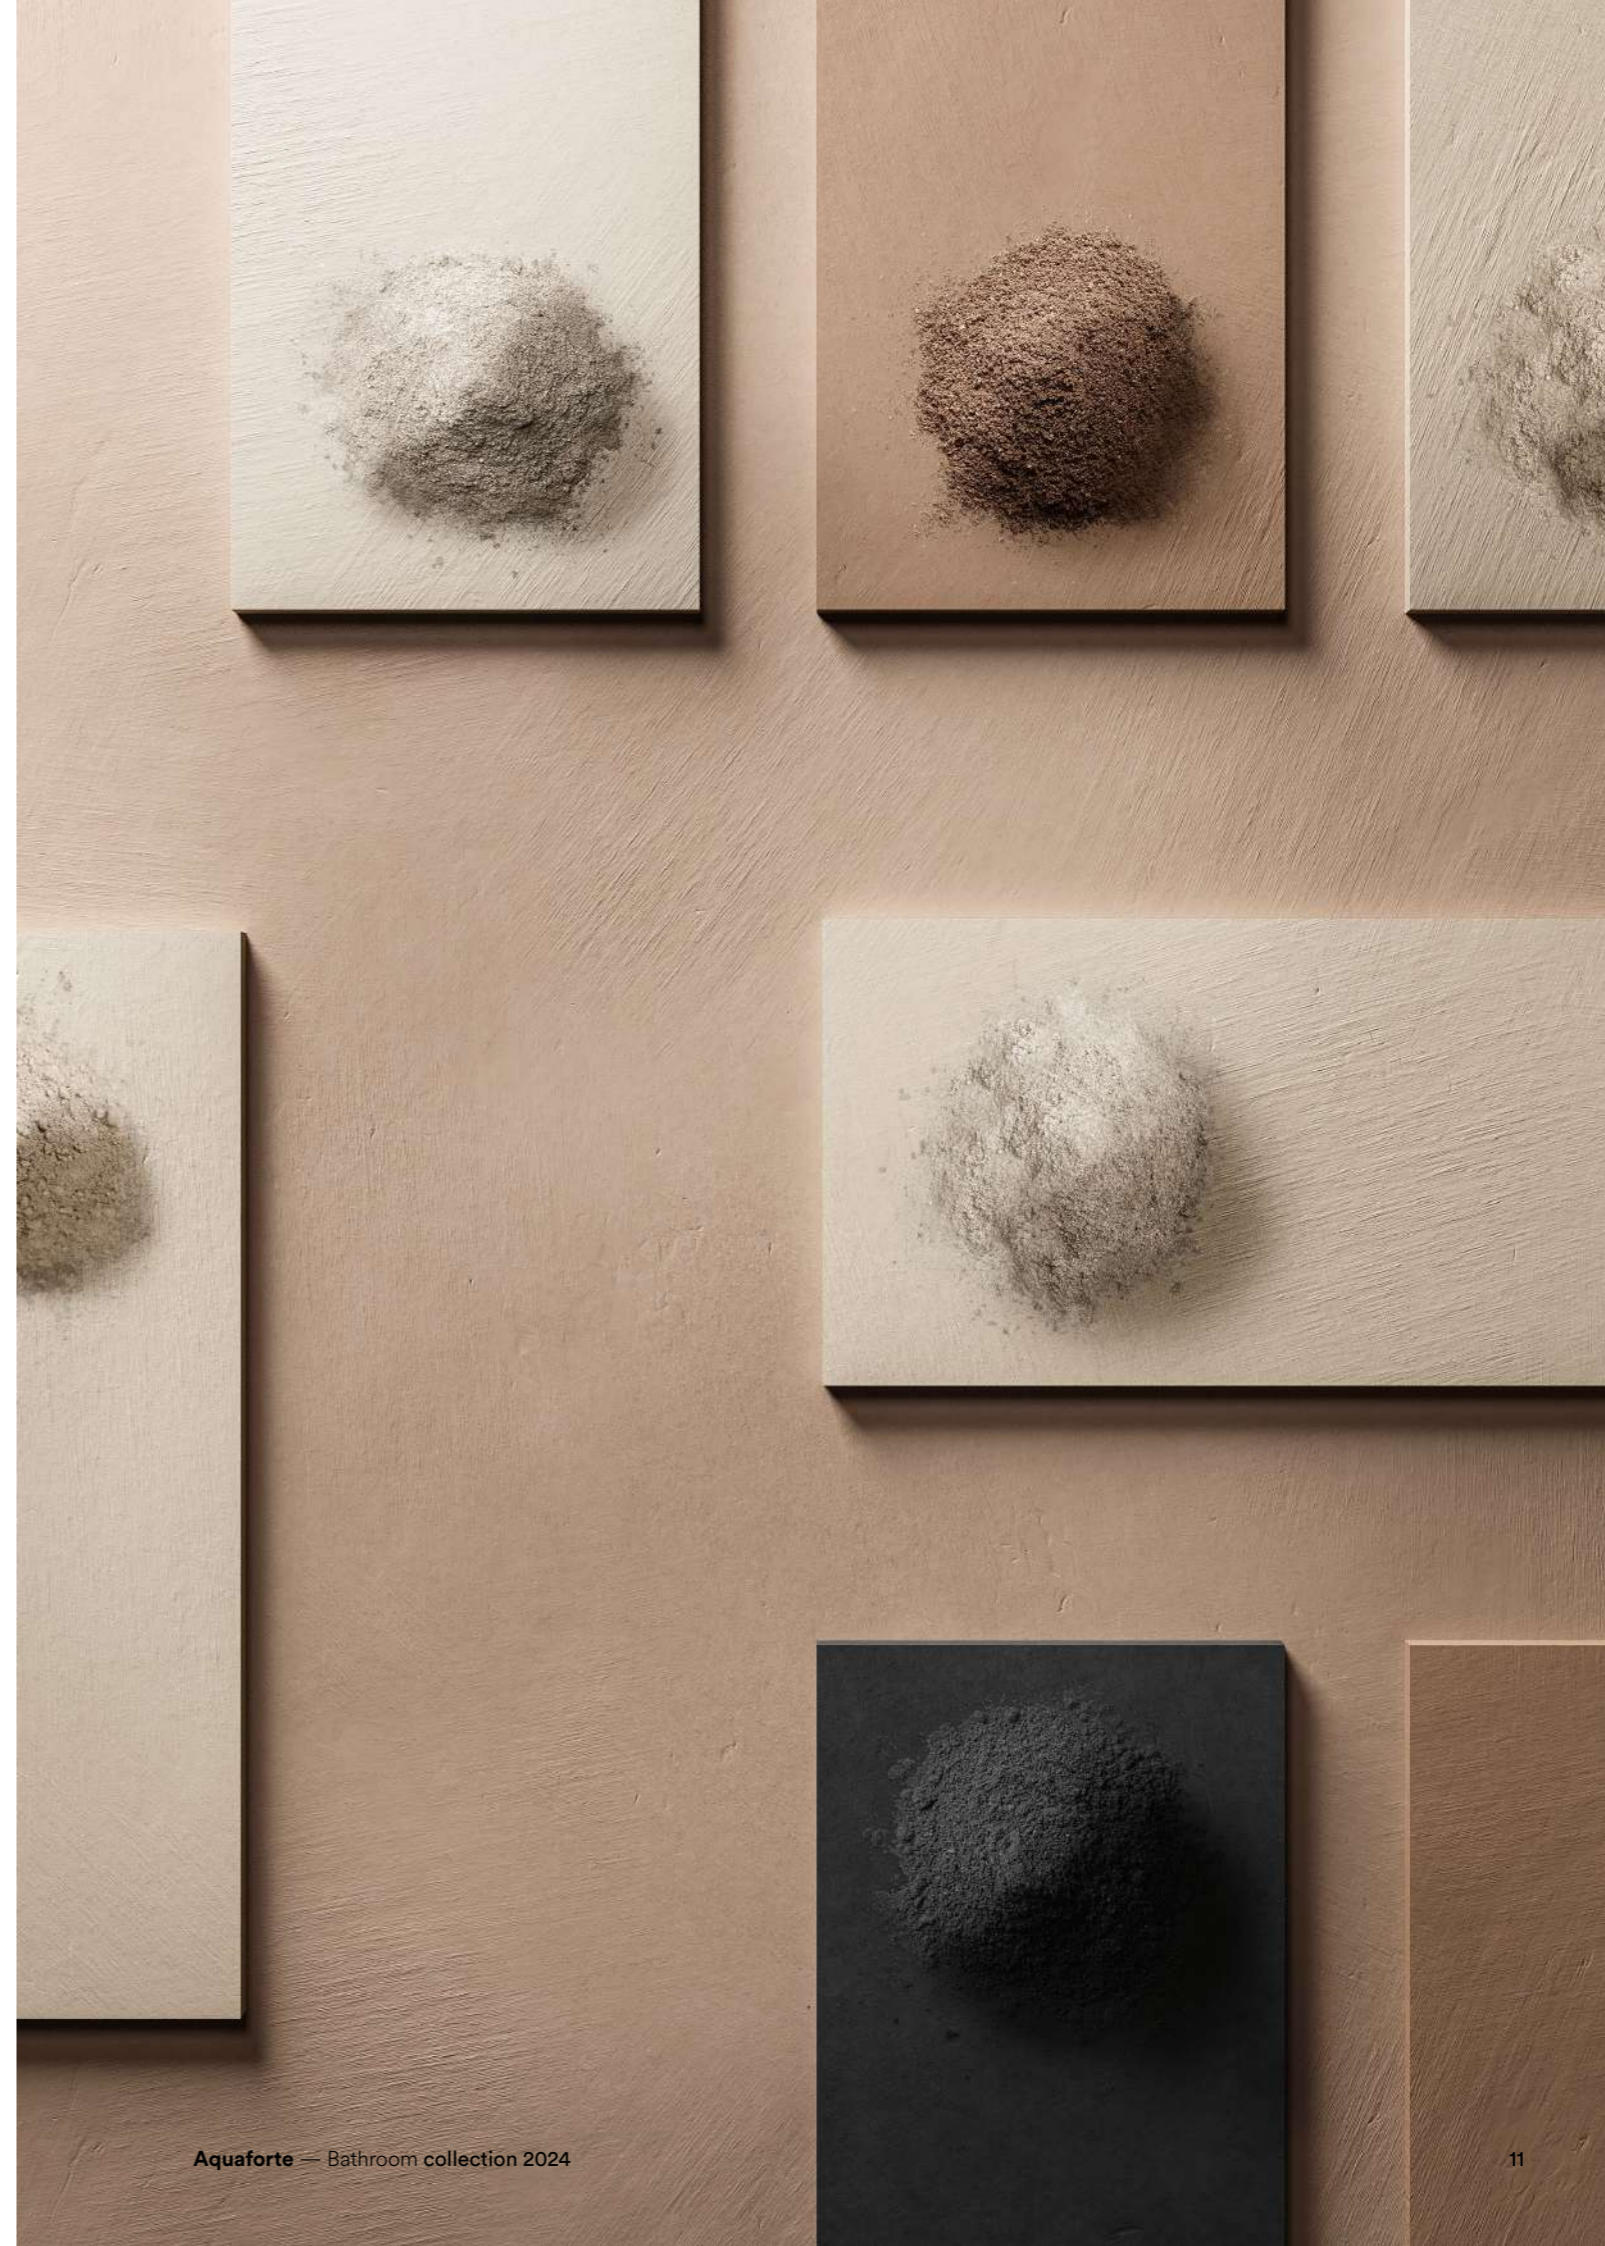

Solid surface

Solid Surface is an exclusive material that gives products a natural beauty, a "soft touch" polished stone effect with a pleasant sensation to the touch and outstanding elegance. Solid Surface is not just beautiful, it also performs extremely well, withstands yellowing and temperature shocks, can be repaired and is able to reduce the sound reverberation of water. This exclusive product, which can be used to create bathtubs and freestanding washbasins, is produced from natural, plant-sourced resins.

Certifications / trademarks

Aquaforte products are recognised and certified internationally. They all carry the CE mark, which is based on the European Regulation No. 305/2011 for construction products, and in addition have received Environmental Claim Validation green certification, which certifies their sustainability, GreenGuard certification for personal health and safety and C-UPC international certification for the American market.

Our certifications:

UNI EN ISO 14516:2019 - 14527:2019 - 14688:2018
Declaration of Performance GREENGUARD Gold
ECV – plant-based raw material
ECV – raw material from renewable sources
C-UPC - International Association of Plumbing and Heating Machinery