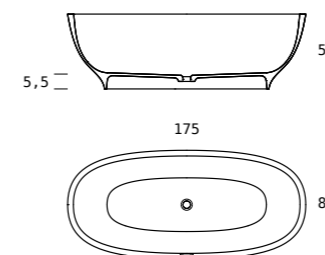

- ☒ **monocolore**
  monochrome
- ☐ **bicolore**
  interno bianco + colore a scelta esterno
  two-tone
  white inside + external color of your choice