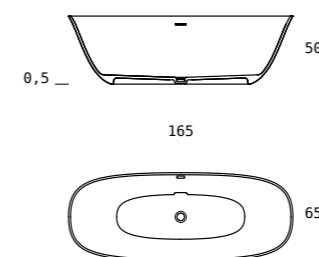

- monocolore**
monochrome
- bicolore**
interno bianco + colore a scelta esterno
two-tone
white inside + external color of your choice

VASCA FREE-STANDING
FREE-STANDING BATHTUB

THALIA

dimensioni
dimensions

L/L	PIW	A/H
165	65	50

capacità in litri
liter capacity

240

capacità al troppo pieno
capacity at overflow level

finitura opaca
matt finishing

- bianco
white
- avorio
ivory
- grigio
grey
- cenere
ash
- caffèlatte
milk&coffee
- nero
black
- ral
ncs

- monocolore**
monochrome
- bicolore**
interno bianco + colore a scelta esterno
two-tone
white inside + external color of your choice

VASCA FREE-STANDING
FREE-STANDING BATHTUB

NICE BtW

dimensioni
dimensions