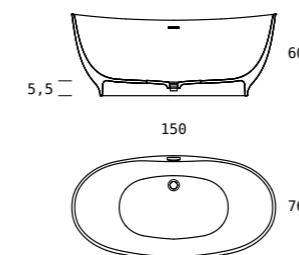

- monocolore**
monochrome
- bicolore**
interno bianco + colore a scelta esterno
two-tone
white inside + external color of your choice

VASCA FREE-STANDING
FREE-STANDING BATHTUB

DAISY

dimensioni
dimensions

	L/L	PIW	A/H
	150	76	60

capacità in litri
liter capacity

— 260

capacità al troppo pieno
capacity at overflow level

finitura opaca
matt finishing

- bianco
white
- avorio
ivory
- grigio
grey
- cenere
ash
- caffèlatte
milk&coffee
- nero
black
- ral
ncs

- monocolor
monochrome
- bicolor
interno bianco + colore a scelta esterno
two-tone
white inside + external color of your choice

VASCA FREE-STANDING
FREE-STANDING BATHTUB

LUTEA

dimensioni
dimensions

L/L	PIW	A/H
150	70	50