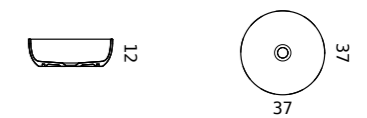

grigio
grey
●

- ☒ monocolor
  monochrome
- ☐ bicolore / interno bianco + colore a scelta esterno
  two-tone / white inside + external color of your choice