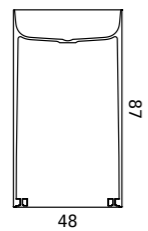

dimensioni
dimensions

L L	P W	A H
44	44	87

- monocolor
monochrome
- bicolore / interno bianco + colore a scelta esterno
two-tone / white inside + external color of your choice

finitura opaca
matt finishing

- bianco
white
- avorio
ivory
- grigio
grey
- cenere
ash
- caffèlatte
milk&coffee
- nero
black
- ral
ncs

dimensioni
dimensions

L L	P W	A H
44	44	87

- monocolor
monochrome
- bicolore / interno bianco + colore a scelta esterno
two-tone / white inside + external color of your choice

L L	P W	A H
48	38	87

finitura opaca
matt finishing

- bianco**
white
- avorio**
ivory
- grigio**
grey
- cenere**
ash
- caffèlatte**
milk&coffee
- nero**
black
- ral ncs**

dimensioni
dimensions

L L	P W	A H
48	38	87