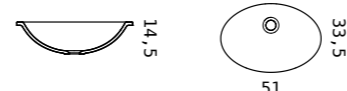

OVAL A

OVAL B

OVAL C

OVAL D

OVAL E

FORMA A

finitura opaca matt finishing	—	bianco white
avorio ivory		caffèlatte milk&coffee
grigio grey		nero black
cenere ash		ral ncs

dimensioni dimensions	—	L/L	P/W	A/H
		54,2	34,5	15,5