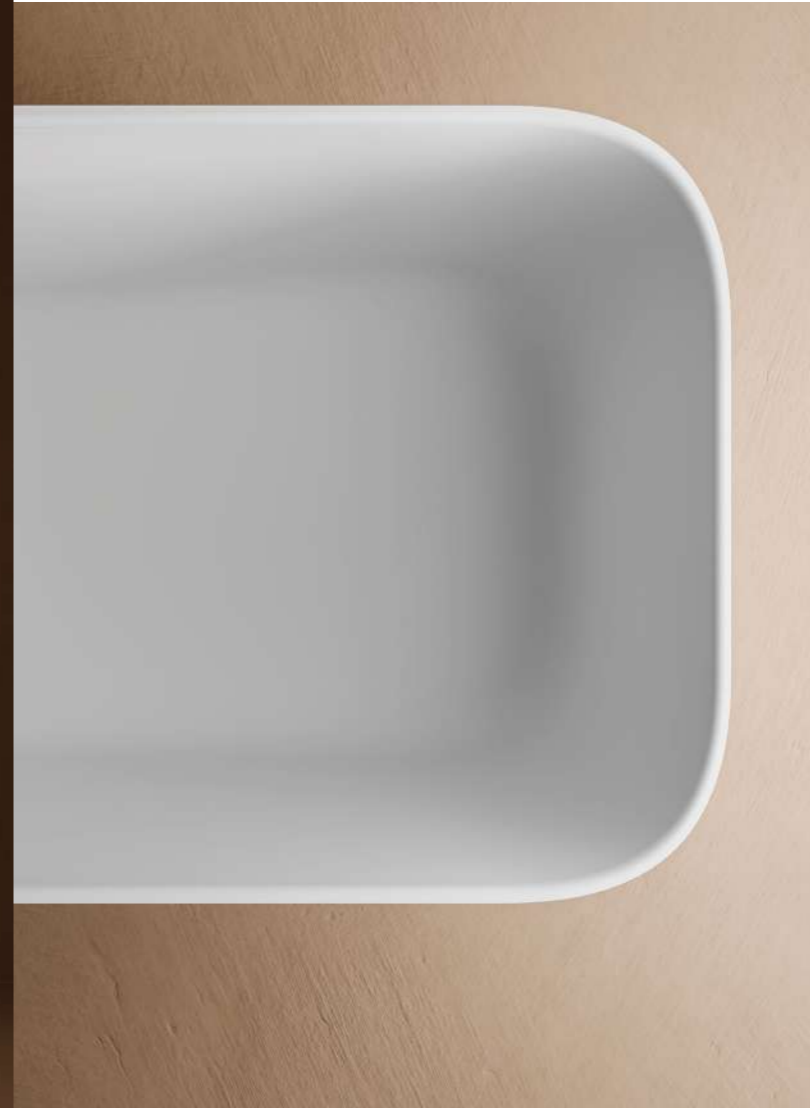

- monocolore**
monochrome
- bicolore**
interno bianco + colore a scelta esterno
two-tone
white inside + external color of your choice

VASCA FREE-STANDING
FREE-STANDING BATHTUB

JANET

dimensioni
dimensions