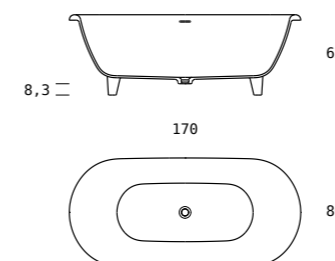

- **monocolore**
monochrome
- **bicolore**
interno bianco + colore a scelta esterno
two-tone
white inside + external color of your choice

VASCA FREE-STANDING
FREE-STANDING BATHTUB

VITTORIA

dimensioni
dimensions

L/L	P/W	A/H
170	80	62

capacità in litri
liter capacity

300

capacità al troppo pieno
capacity at overflow level

finitura opaca
matt finishing

- bianco
white
- avorio
ivory
- grigio
grey
- cenere
ash
- caffèlatte
milk&coffee
- nero
black
- ral
ncs

- monocolore**
monochrome
- bicolore**
interno bianco + colore a scelta esterno
two-tone
white inside + external color of your choice

VASCA FREE-STANDING
FREE-STANDING BATHTUB

STYLE

dimensioni
dimensions