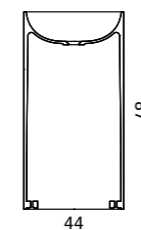

dimensioni
dimensions

L L	P W	A H
44	44	87

- monocolor
monochrome
- bicolore / interno bianco + colore a scelta esterno
two-tone / white inside + external color of your choice

finitura opaca
matt finishing