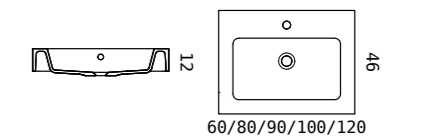

finitura opaca
matt finishing

dimensioni
dimensions

PIW	AIH
46	12
LIL	
60 / 80 / 90	
100 / 120