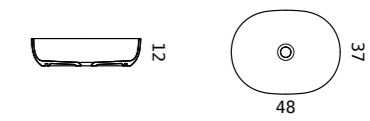

● **nero**
black

- monocolor
  monochrome
- bicolore / interno bianco + colore a scelta esterno
  two-tone / white inside + external color of your choice