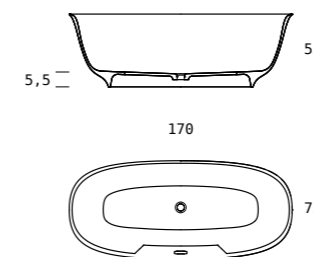

- monocolore**
monochrome
- bicolore**
interno bianco + colore a scelta esterno
two-tone
white inside + external color of your choice

VASCA FREE-STANDING
FREE-STANDING BATHTUB

LIKO

dimensioni
dimensions

	L/L	P/W	A/H
	170	75	55

- monocolore**
monochrome
- bicolore**
interno bianco + colore a scelta esterno
two-tone
white inside + external color of your choice

VASCA FREE-STANDING
FREE-STANDING BATHTUB

ELODY

dimensioni
dimensions