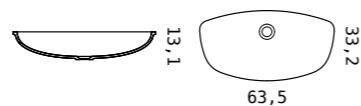

- ☒ **monocolore**
  monochrome
- ☐ **bicolore / interno bianco + colore a scelta esterno**
  two-tone / white inside + external color of your choice