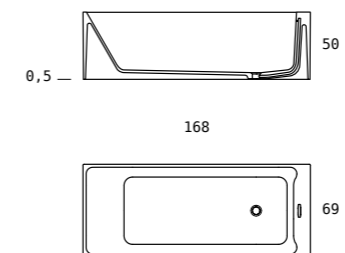

L/L	PIW	A/H
168	69	50

capacità in litri
liter capacity

310

capacità al troppo pieno
capacity at overflow level

finitura opaca
matt finishing

- bianco
white
- avorio
ivory
- grigio
grey
- cenere
ash
- caffèlatte
milk&coffee
- nero
black
- ral
ncs

● avorio
ivory

- monocolor
monochrome
- bicolor
interno bianco + colore a scelta esterno
two-tone
white inside + external color of your choice

VASCA FREE-STANDING
FREE-STANDING BATHTUB

LOTO

dimensioni
dimensions