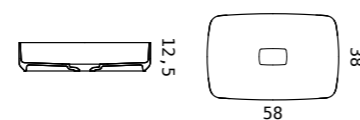

- ☒ **monocolore**
  monochrome
- ☐ **bicolore / interno bianco + colore a scelta esterno**
  two-tone / white inside + external color of your choice