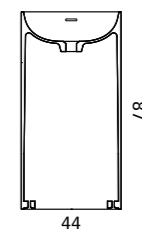

- ☐ monocolor
  monochrome
- ☐ bicolore / interno bianco + colore a scelta esterno
  two-tone / white inside + external color of your choice