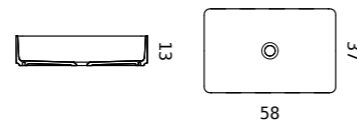

caffèlatte
milk&coffee
●

- ☒ **monocolore**
  monochrome
- ☐ **bicolore / interno bianco + colore a scelta esterno**
  two-tone / white inside + external color of your choice