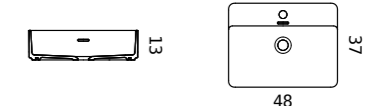

- ☒ **monocolore**
  monochrome
- ☐ **bicolore / interno bianco + colore a scelta esterno**
  two-tone / white inside + external color of your choice