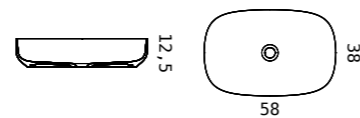

nero
black
○

- ☒ monocolor
  monochrome
- ☐ bicolore / interno bianco + colore a scelta esterno
  two-tone / white inside + external color of your choice