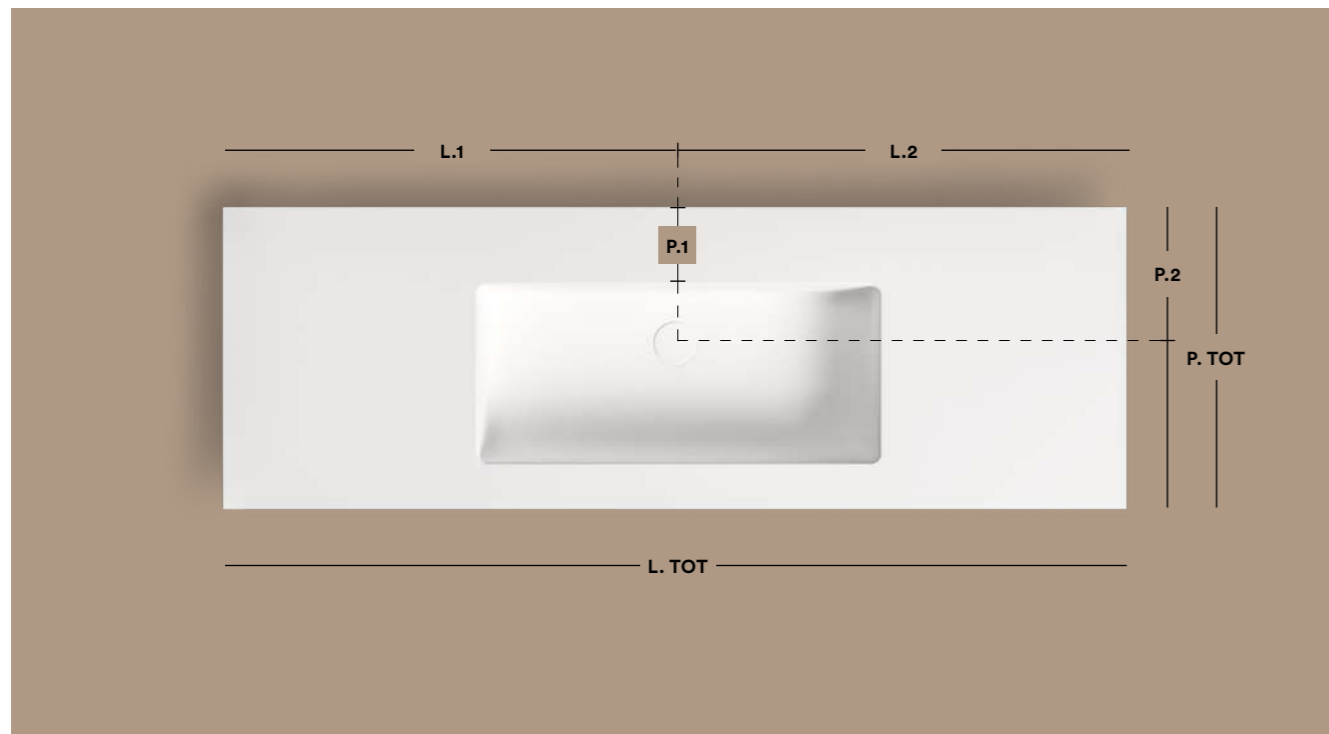

dimensioni
dimensions

L L	P W	A H
44	44	87

- monocolore**
monochrome
- bicolore / interno bianco + colore a scelta esterno**
two-tone / white inside + external color of your choice

VASCHE TOP INTEGRATE A MISURA
CUSTOM TOP WASHBASINS