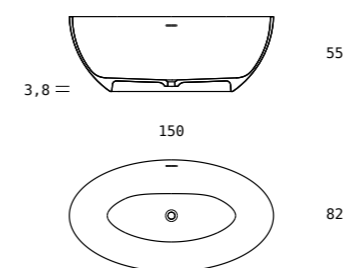

- ☐ **monocolore**
  monochrome
- ☐ **bicolore**
  interno bianco + colore a scelta esterno
  two-tone
  white inside + external color of your choice