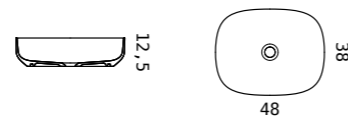

grigio
grey
○

- ☒ monocolor
  monochrome
- ☐ bicolore / interno bianco + colore a scelta esterno
  two-tone / white inside + external color of your choice