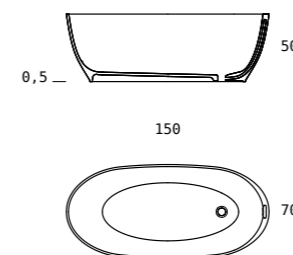

- **monocolore**
  monochrome
- **bicolore**
  interno bianco + colore a scelta esterno
  two-tone
  white inside + external color of your choice