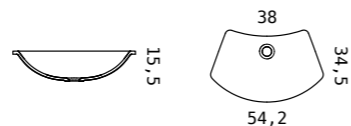

OVAL A

OVAL B

OVAL C

OVAL D

OVAL E

FORMA A

finitura opaca matt finishing	—	bianco white
avorio ivory		caffèlatte milk&coffee
grigio grey		nero black
cenere ash		ral ncs

dimensioni dimensions	—	L/L	P/W	A/H
		54,2	34,5	15,5