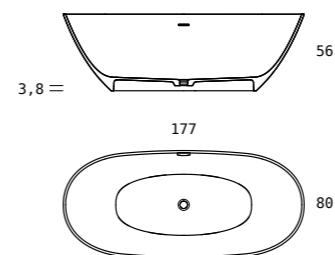

- **monocolore**
monochrome
- **bicolore**
interno bianco + colore a scelta esterno
two-tone
white inside + external color of your choice

VASCA FREE-STANDING
FREE-STANDING BATHTUB

YARI

	L/L	PIW	A/H
dimensioni	180	80	58
dimensions	170	75	58
	160	70	58

- monocolore**
monochrome
- bicolore**
interno bianco + colore a scelta esterno
two-tone
white inside + external color of your choice

VASCA FREE-STANDING
FREE-STANDING BATHTUB

APIUM

dimensioni
dimensions

L/L	PIW	A/H
177	80	56

capacità in litri
liter capacity

318

capacità al troppo pieno
capacity at overflow level

finitura opaca
matt finishing

- bianco
white
- avorio
ivory
- grigio
grey
- cenere
ash
- caffèlatte
milk&coffee
- nero
black
- ral
ncs

- monocolore**
monochrome
- bicolore**
interno bianco + colore a scelta esterno
two-tone
white inside + external color of your choice

VASCA FREE-STANDING
FREE-STANDING BATHTUB

LILY

dimensioni
dimensions

	L/L	PIW	A/H
	175	80	55