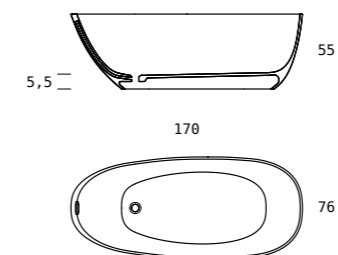

- ☒ **monocolore**
  monochrome
- ☐ **bicolore**
  interno bianco + colore a scelta esterno
  two-tone
  white inside + external color of your choice