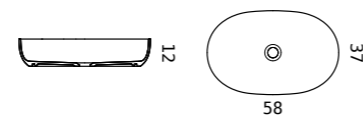

- monocolor
  monochrome
- bicolore / interno bianco + colore a scelta esterno
  two-tone / white inside + external color of your choice