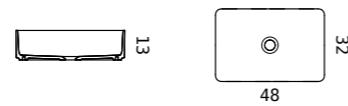

avorio
ivory
○

- ☒ **monocolore**
  monochrome
- ☐ **bicolore / interno bianco + colore a scelta esterno**
  two-tone / white inside + external color of your choice