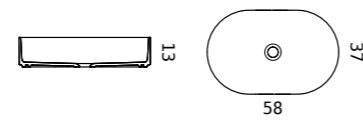

● **cenere**
ash

- monocolor
  monochrome
- bicolore / interno bianco + colore a scelta esterno
  two-tone / white inside + external color of your choice