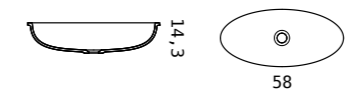

OVAL A

OVAL B

OVAL C

OVAL D

OVAL E

FORMA A

finitura opaca matt finishing	—	bianco white
avorio ivory		caffèlatte milk&coffee
grigio grey		nero black
cenere ash		ral ncs

dimensioni dimensions	—	L/L	P/W	A/H
		54,2	34,5	15,5