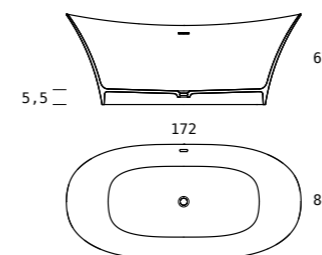

- monocolore**
monochrome
- bicolore**
interno bianco + colore a scelta esterno
two-tone
white inside + external color of your choice

VASCA FREE-STANDING
FREE-STANDING BATHTUB

LILY

dimensioni
dimensions

	L/L	PIW	A/H
	175	80	55

- monocolore**
monochrome
- bicolore**
interno bianco + colore a scelta esterno
two-tone
white inside + external color of your choice

VASCA FREE-STANDING
FREE-STANDING BATHTUB

DANAE

dimensioni
dimensions

L/L	PIW	A/H
172	84	67

capacità in litri
liter capacity

332

capacità al troppo pieno
capacity at overflow level

- finitura opaca**
matt finishing
- bianco
white
 - avorio
ivory
 - grigio
grey
 - cenere
ash
 - caffèlatte
milk&coffee
 - nero
black
 - ral
ncs