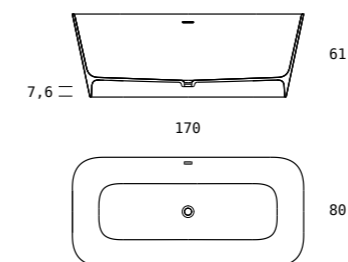

- monocolore**
monochrome
- bicolore**
interno bianco + colore a scelta esterno
two-tone
white inside + external color of your choice

VASCA FREE-STANDING
FREE-STANDING BATHTUB

JANET

dimensioni
dimensions

	L/L	P/W	A/H
	170	80	61

capacità in litri
liter capacity

— 390

capacità al troppo pieno
capacity at overflow level

finitura opaca
matt finishing

- bianco
white
- avorio
ivory
- grigio
grey
- cenere
ash
- caffèlatte
milk&coffee
- nero
black
- ral
ncs

- **monocolore**
monochrome
- **bicolore**
interno bianco + colore a scelta esterno
two-tone
white inside + external color of your choice

VASCA FREE-STANDING
FREE-STANDING BATHTUB

VITTORIA

dimensioni
dimensions